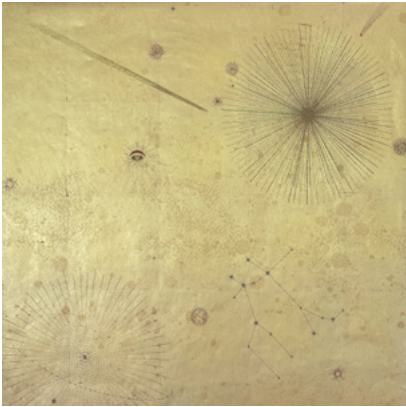

Supernova is a journey through space and time

COSMIC