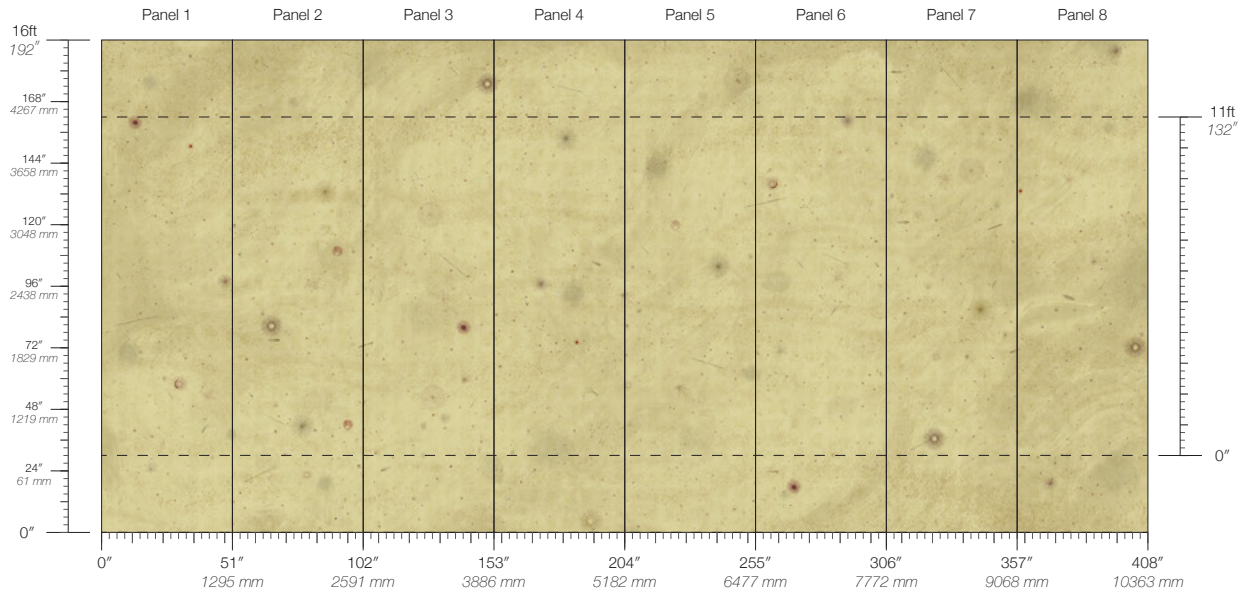

# Supernova Cosmic

Suitable for residential and commercial projects

**COLOR**  
Cosmic

**ITEM**  
7342

**CONTENT**  
Type II Vinyl

**PANEL WIDTH**  
51" / 1295 mm trimmed

**PANEL HEIGHT**  
132" / 3353 mm standard  
192" / 4877 mm extended