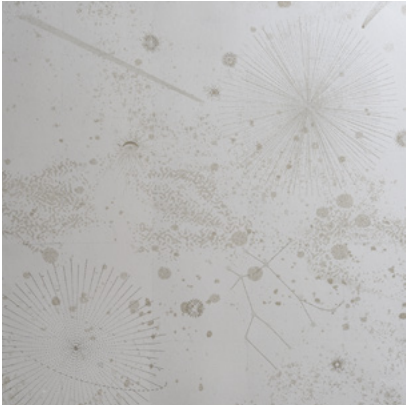

Supernova is a journey through space and time

PEARL